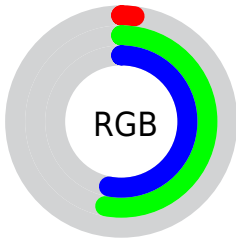

Distribution

- Red (2%)
- Green (53%)
- Blue (53%)