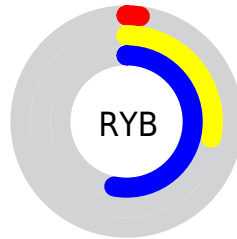

- Red (2%)
- Yellow (28%)
- Blue (53%)