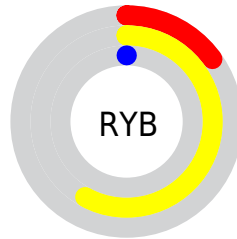

Details

The CIELab color **51.36, 1.95, 57.26** is a dark color, and the websafe version is hex **996600**. A complement of this color would be **20.43, 40.81, -65.45**, and the grayscale version is **48.40, 0.00, -0.01**.

A 20% lighter version of the original color is **71.40, 1.83, 57.31**, and **31.55, 3.33, 40.56** is the 20% darker color. If you saturate the color by 10%, you get **51.36, 1.95, 57.26**, and if you desaturate by 10%, it is **52.22, 0.52, 54.95**.

Distribution

Red (58%)

Green (47%)

Blue (0%)

Red (15%)

Yellow (58%)

Blue (0%)

Cyan (0%)