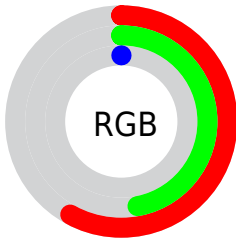

Distribution

Red (58%)

Green (47%)

Blue (0%)