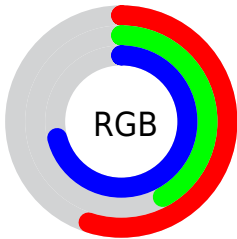

Distribution

- Red (55%)
- Green (42%)
- Blue (71%)