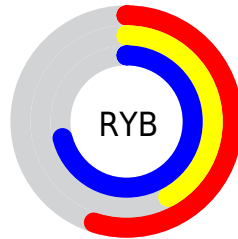

- Red (55%)
- Yellow (42%)
- Blue (71%)