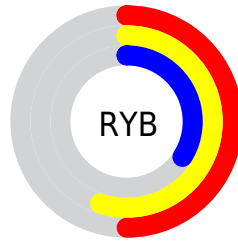

- Red (50%)
- Yellow (55%)
- Blue (34%)