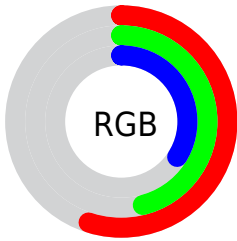

Distribution

- Red (55%)
- Green (46%)
- Blue (34%)