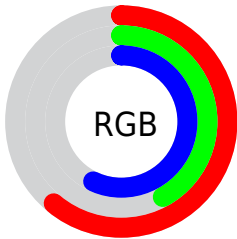

Distribution

- Red (61%)
- Green (42%)
- Blue (57%)