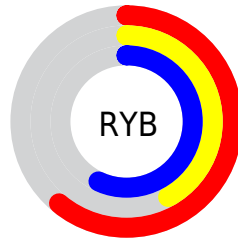

- Red (61%)
- Yellow (42%)
- Blue (57%)