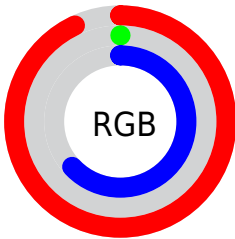

Distribution

- Red (93%)
- Green (0%)
- Blue (63%)