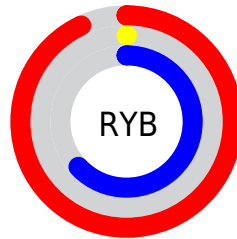

- Red (93%)
- Yellow (0%)
- Blue (63%)