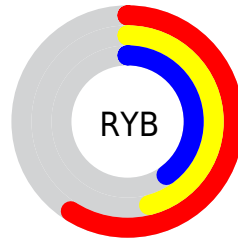

# Details

The CIELab color  $51.37, 12.96, 11.74$  is a dark color, and the websafe version is hex  $996666$ . A complement of this color would be  $55.96, -10.05, -10.00$ , and the grayscale version is  $51.97, 0.00, -0.01$ .

A 20% lighter version of the original color is  $71.37, 12.88, 11.77$ , and  $31.43, 12.92, 11.87$  is the 20% darker color. If you saturate the color by 10%, you get  $48.07, 17.72, 16.08$ , and if you desaturate by 10%, it is  $54.78, 8.52, 7.74$ .

# Distribution

Red (59%)

Green (45%)

Blue (40%)

Red (59%)

Yellow (46%)

Blue (40%)

Cyan (0%)