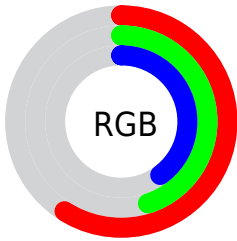

Distribution

Red (59%)

Green (45%)

Blue (40%)