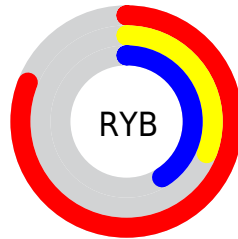

A 20% lighter version of the original color is **69.75, 48.39, 9.71**, and **31.44, 52.75, 12.60** is the 20% darker color. If you saturate the color by 10%, you get **47.99, 59.55, 17.55**, and if you desaturate by 10%, it is **55.42, 44.62, 8.23**.

# Distribution

Red (81%)

Green (31%)

Blue (41%)

Red (81%)

Yellow (31%)

Blue (41%)

Cyan (0%)