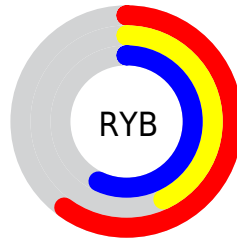

- Red (60%)
- Yellow (43%)
- Blue (57%)