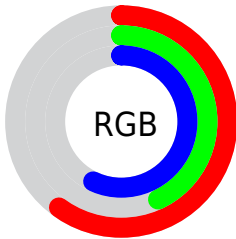

Distribution

- Red (60%)
- Green (43%)
- Blue (57%)