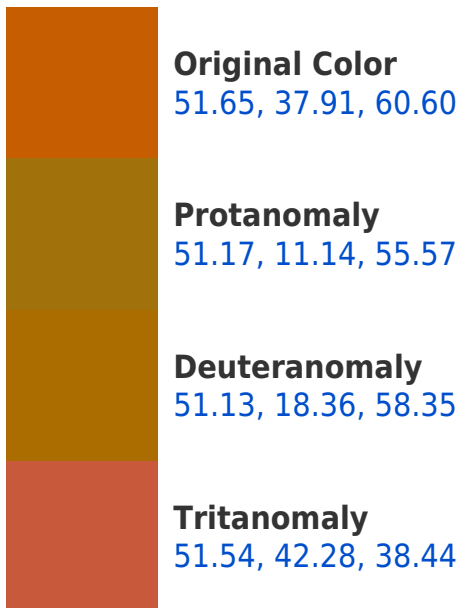

A 20% lighter version of the original color is **70.78, 35.57, 59.30**, and **31.91, 38.47, 44.00** is the 20% darker color. If you saturate the color by 10%, you get **51.65, 37.91, 60.60**, and if you desaturate by 10%, it is **53.88, 32.74, 57.62**.

CIELab 131.65, 37.91, 60.60

Background

This preview shows how black text looks on a background with the CIELab color 131.65, 37.91, 60.60.

This preview shows how white text looks on a background with the CIELab color 131.65, 37.91, 60.60.

Dichromacy

Original Color
51.65, 37.91, 60.60

Protanopia
51.88, -4.74, 53.54

Deuteranopia
51.60, 6.37, 57.79

Tritanopia
51.84, 45.82, 19.94

Trichromacy

Monochromacy

CSS Examples

Text

The CSS property to change the color of the text to CIE Lab 131.65, 37.91, 60.60 is called "color". The color property can be set on classes, ids or directly on the HTML element.

This example shows how text in the color `rgb(255, 255, 226)` looks like.