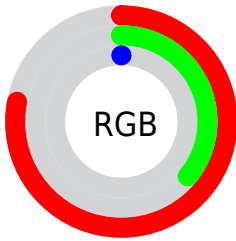

Distribution

- Red (78%)
- Green (36%)
- Blue (0%)