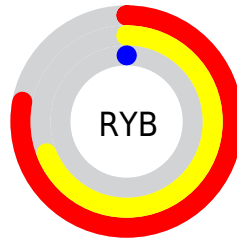

- Red (78%)
- Yellow (69%)
- Blue (0%)