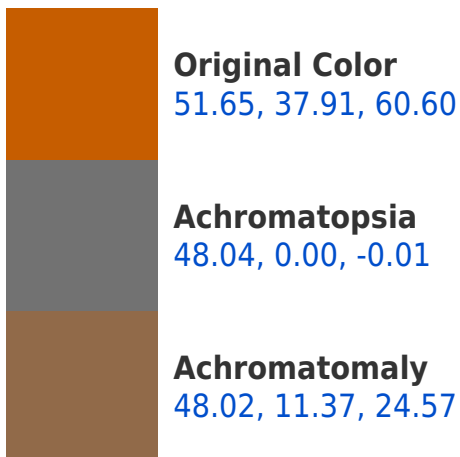

CIELab 131.65, 37.91, 60.60

Background

This preview shows how black text looks on a background with the CIELab color 131.65, 37.91, 60.60.

This preview shows how white text looks on a background with the CIELab color 131.65, 37.91, 60.60.

Color Blindness Simulation

Color vision deficiency is a very complex topic, and I could not describe the different causes any better than Wikipedia does, so if you want to learn more, you should check out their [article about color blindness](#).

Dichromacy

Original Color
51.65, 37.91, 60.60

Protanopia
51.88, -4.74, 53.54

Deuteranopia
51.60, 6.37, 57.79

Tritanopia
51.84, 45.82, 19.94

Trichromacy

Monochromacy

CSS Examples

Text

The CSS property to change the color of the text to CIE Lab 131.65, 37.91, 60.60 is called "color". The color property can be set on classes, ids or directly on the HTML element.

This example shows how text in the color `rgb(255, 255, 226)` looks like.