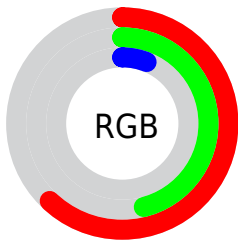

Distribution

Red (62%)

Green (46%)

Blue (6%)