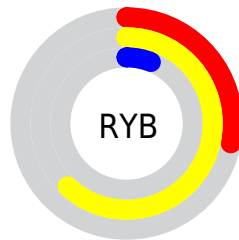

Details

The CIELab color **51.76, 7.12, 54.69** is a dark color, and the websafe version is hex **996600**. A complement of this color would be **27.79, 27.79, -58.22**, and the grayscale version is **49.60, 0.00, -0.01**.

A 20% lighter version of the original color is **71.85, 7.16, 55.02**, and **31.86, 8.12, 41.19** is the 20% darker color. If you saturate the color by 10%, you get **50.55, 9.38, 57.05**, and if you desaturate by 10%, it is **53.02, 5.07, 50.87**.

Distribution

Red (62%)

Green (46%)

Blue (6%)

Red (28%)

Yellow (62%)

Blue (6%)

Cyan (0%)