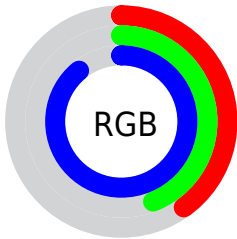

Distribution

Red (40%)

Green (44%)

Blue (89%)