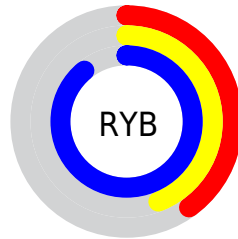

# Details

The CIELab color **51.92, 29.26, -60.26** is a light color, and the websafe version is hex **6666CC**. A complement of this color would be **86.07, -11.59, 57.17**, and the grayscale version is **51.25, 0.00, -0.01**.

A 20% lighter version of the original color is **70.49, 20.40, -45.39**, and **32.07, 29.08, -60.21** is the 20% darker color. If you saturate the color by 10%, you get **45.32, 38.23, -71.02**, and if you desaturate by 10%, it is **58.83, 21.60, -49.14**.

# Distribution

Red (40%)

Green (44%)

Blue (89%)

Red (40%)

Yellow (44%)

Blue (89%)

Cyan (55%)