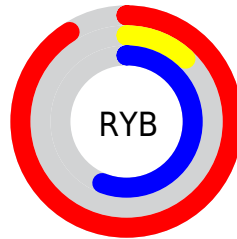

# Details

The CIELab color **51.82, 77.57, -10.58** is a dark color, and the websafe version is hex **FF3399**. The color can be described as middle washed rose. A complement of this color would be **81.16, -69.45, 42.20**, and the grayscale version is **43.78, 0.00, -0.01**.

A 20% lighter version of the original color is **65.93, 66.96, -20.17**, and **36.66, 63.30, -3.52** is the 20% darker color. If you saturate the color by 10%, you get **50.55, 79.36, -6.43**, and if you desaturate by 10%, it is **54.00, 73.34, -13.27**.

# Distribution

Red (91%)

Green (12%)

Blue (56%)

Red (91%)

Yellow (12%)

Blue (56%)

Cyan (0%)