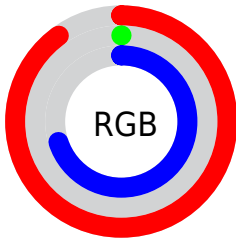

Distribution

- Red (90%)
- Green (0%)
- Blue (70%)