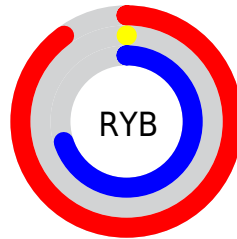

- Red (90%)
- Yellow (0%)
- Blue (70%)