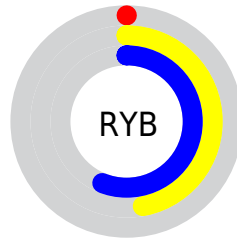

- Red (0%)
- Yellow (47%)
- Blue (56%)