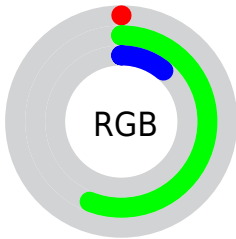

Distribution

- Red (0%)
- Green (56%)
- Blue (11%)