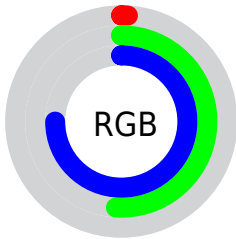

Distribution

- Red (1%)
- Green (51%)
- Blue (75%)