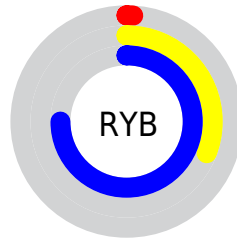

- Red (1%)
- Yellow (31%)
- Blue (75%)