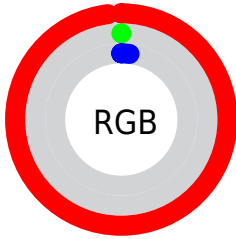

Distribution

Red (98%)

Green (0%)

Blue (2%)