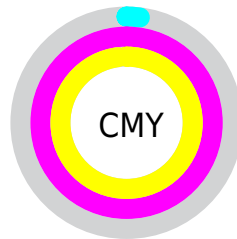

Details

The CIELab color **52.03, 78.63, 64.99** is a dark color, and the websafe version is hex **FF0000**. The color can be described as dark saturated red. A complement of this color would be **89.12, -48.03, -12.50**, and the grayscale version is **32.23, 0.00, -0.00**.

A 20% lighter version of the original color is **61.46, 59.12, 51.24**, and **37.74, 62.19, 52.16** is the 20% darker color. If you saturate the color by 10%, you get **52.00, 78.70, 65.26**, and if you desaturate by 10%, it is **52.91, 76.57, 57.78**.

Distribution

Red (98%)

Green (0%)

Blue (2%)

Red (98%)

Yellow (0%)

Blue (2%)

Cyan (0%)

Magenta (100%)

Yellow (98%)

Black (2%)

Cyan (2%)

Magenta (100%)

Yellow (98%)

Brightness & Saturation Gradients

These gradients show how the CIE Lab color 132.03, 78.63, 64.99 changes by changing the brightness by 10 percent. The first figure shows a shift by +10% for each color and the second figure -10%.