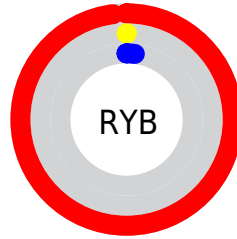

Details

The CIELab color **52.03, 78.63, 64.99** is a dark color, and the websafe version is hex **FF0000**. The color can be described as dark saturated red. A complement of this color would be **89.12, -48.03, -12.50**, and the grayscale version is **32.23, 0.00, -0.00**.

A 20% lighter version of the original color is **61.46, 59.12, 51.24**, and **37.74, 62.19, 52.16** is the 20% darker color. If you saturate the color by 10%, you get **52.00, 78.70, 65.26**, and if you desaturate by 10%, it is **52.91, 76.57, 57.78**.

Distribution

Red (98%)

Green (0%)

Blue (2%)

Red (98%)

Yellow (0%)

Blue (2%)

Cyan (0%)