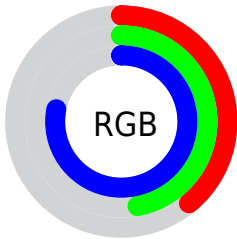

Distribution

Red (39%)

Green (47%)

Blue (78%)