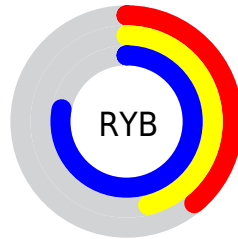

# Details

The CIELab color **52.08, 14.29, -43.01** is a dark color, and the websafe version is hex **666699**. A complement of this color would be **72.73, -3.13, 42.21**, and the grayscale version is **51.45, 0.00, -0.01**.

A 20% lighter version of the original color is **72.09, 14.32, -42.92**, and **32.12, 14.45, -43.18** is the 20% darker color. If you saturate the color by 10%, you get **46.63, 19.76, -51.77**, and if you desaturate by 10%, it is **57.65, 9.92, -34.17**.

# Distribution

Red (39%)

Green (47%)

Blue (78%)

Red (39%)

Yellow (46%)

Blue (78%)

Cyan (50%)