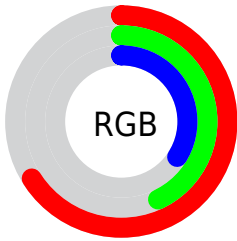

Distribution

- Red (66%)
- Green (43%)
- Blue (34%)