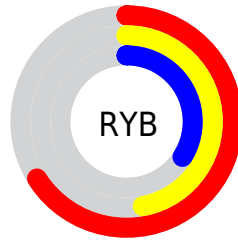

- Red (66%)
- Yellow (47%)
- Blue (34%)