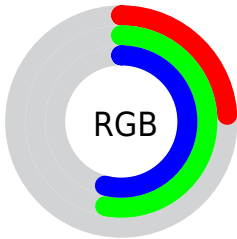

Distribution

- Red (24%)
- Green (53%)
- Blue (54%)