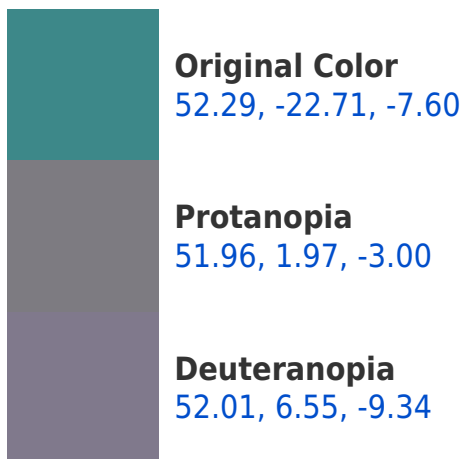

# Black Background

This preview shows how the CIE Lab color 132.29, -22.71, -7.60 looks on a black background.

## **Background**

This preview shows how black text looks on a background with the CIELab color 132.29, -22.71, -7.60.

## Dichromacy

# Trichromacy

**Original Color**  
52.29, -22.71, -7.60

**Protanomaly**  
51.76, -8.35, -5.25

**Deuteranomaly**  
51.53, -4.85, -9.68

**Tritanomaly**  
52.25, -20.01, -11.14