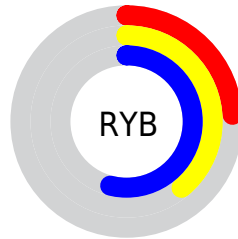

- Red (24%)
- Yellow (39%)
- Blue (54%)