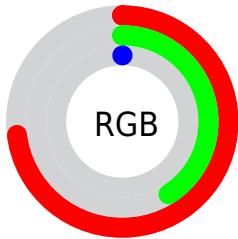

Distribution

Red (73%)

Green (41%)

Blue (0%)