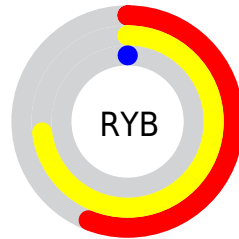

Details

The CIELab color **52.44, 26.62, 60.18** is a dark color, and the websafe version is hex **CC6600**. A complement of this color would be **36.80, 21.88, -60.81**, and the grayscale version is **49.53, 0.00, -0.01**.

A 20% lighter version of the original color is **72.52, 26.57, 60.32**, and **32.62, 27.02, 43.50** is the 20% darker color. If you saturate the color by 10%, you get **52.44, 26.62, 60.18**, and if you desaturate by 10%, it is **54.36, 22.45, 57.59**.

Distribution

Red (73%)

Green (41%)

Blue (0%)

Red (56%)

Yellow (73%)

Blue (0%)

Cyan (0%)