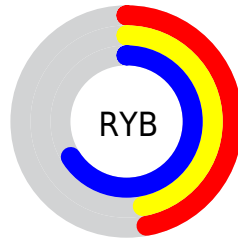

# Details

The CIELab color  $52.31, 10.26, -25.28$  is a dark color, and the websafe version is hex  $666699$ . A complement of this color would be  $67.22, -6.90, 24.66$ , and the grayscale version is  $52.63, 0.00, -0.01$ .

A 20% lighter version of the original color is  $72.22, 10.24, -25.24$ , and  $32.46, 10.14, -25.21$  is the 20% darker color. If you saturate the color by 10%, you get  $46.63, 15.06, -34.23$ , and if you desaturate by 10%, it is  $58.00, 6.20, -16.44$ .

# Distribution

Red (47%)

Green (47%)

Blue (66%)

Red (47%)

Yellow (47%)

Blue (66%)

Cyan (29%)