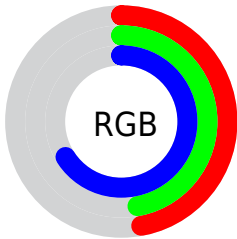

Distribution

Red (47%)

Green (47%)

Blue (66%)