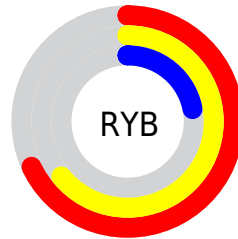

## Conversions Part 2

Format	Color
<a href="#">RYB</a>	<a href="#">173, 162, 55</a>
Decimal	<a href="#">11366199</a>
CIELab	<a href="#">52.43, 19.34, 40.49</a>
CIElCh	<a href="#">52, 44.872, 64.469</a>
Yxy	<a href="#">20.5289, 0.4678, 0.4068</a>
Android (android.graphics.Color)	<a href="#">4289556279 (0xFFAD6F37)</a>
YUV	<a href="#">123.1540, -33.5999, 43.7149</a>
Hunter-Lab	<a href="#">45.3088, 13.7141, 23.4281</a>

# Details

The CIELab color **52.43, 19.34, 40.49** is a dark color, and the websafe version is hex **996633**. A complement of this color would be **47.69, -1.48, -35.68**, and the grayscale version is **51.79, 0.00, -0.01**.

A 20% lighter version of the original color is **72.46, 19.28, 40.60**, and **32.43, 19.19, 40.62** is the 20% darker color. If you saturate the color by 10%, you get **50.11, 23.54, 46.37**, and if you desaturate by 10%, it is **54.88, 15.45, 34.24**.

# Distribution

Red (68%)

Green (44%)

Blue (22%)

Red (68%)

Yellow (64%)

Blue (22%)

Cyan (0%)