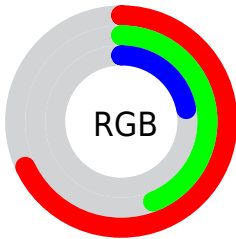

Distribution

Red (68%)

Green (44%)

Blue (22%)