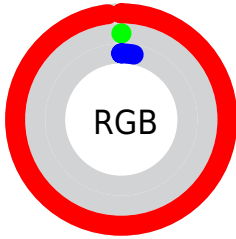

Distribution

Red (98%)

Green (0%)

Blue (3%)