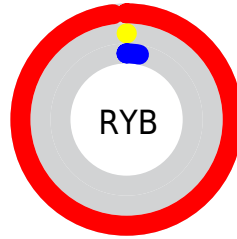

Details

The CIELab color **52.43, 79.21, 64.41** is a dark color, and the websafe version is hex **FF0000**. The color can be described as dark saturated red. A complement of this color would be **89.62, -49.76, -10.19**, and the grayscale version is **32.42, 0.00, -0.00**.

A 20% lighter version of the original color is **61.64, 58.81, 49.93**, and **38.18, 62.69, 52.60** is the 20% darker color. If you saturate the color by 10%, you get **52.43, 79.21, 64.43**, and if you desaturate by 10%, it is **53.30, 77.25, 56.66**.

Distribution

Red (98%)

Green (0%)

Blue (3%)

Red (98%)

Yellow (0%)

Blue (3%)

Cyan (0%)