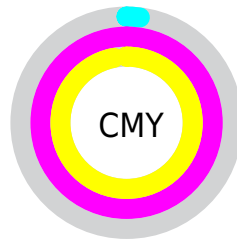

Details

The CIELab color **52.43, 79.21, 64.41** is a dark color, and the websafe version is hex **FF0000**. The color can be described as dark saturated red. A complement of this color would be **89.62, -49.76, -10.19**, and the grayscale version is **32.42, 0.00, -0.00**.

A 20% lighter version of the original color is **61.64, 58.81, 49.93**, and **38.18, 62.69, 52.60** is the 20% darker color. If you saturate the color by 10%, you get **52.43, 79.21, 64.43**, and if you desaturate by 10%, it is **53.30, 77.25, 56.66**.

Distribution

Red (98%)

Green (0%)

Blue (3%)

Red (98%)

Yellow (0%)

Blue (3%)

Cyan (0%)

Magenta (100%)

Yellow (97%)

Black (2%)

Cyan (2%)

Magenta (100%)

Yellow (97%)

Brightness & Saturation Gradients

These gradients show how the CIE Lab color 132.43, 79.21, 64.41 changes by changing the brightness by 10 percent. The first figure shows a shift by +10% for each color and the second figure -10%.