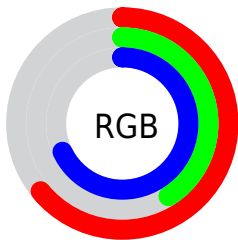

Distribution

Red (64%)

Green (41%)

Blue (68%)