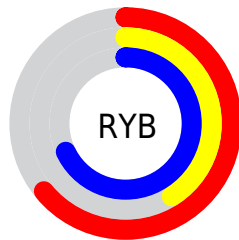

# Details

The CIELab color  $52.55, 35.18, -28.06$  is a dark color, and the websafe version is hex  $996699$ . A complement of this color would be  $65.73, -32.65, 30.07$ , and the grayscale version is  $54.02, 0.00, -0.01$ .

# Distribution

Red (64%)

Green (41%)

Blue (68%)

Red (64%)

Yellow (41%)

Blue (68%)

Cyan (7%)