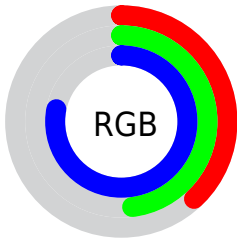

Distribution

Red (38%)

Green (48%)

Blue (78%)