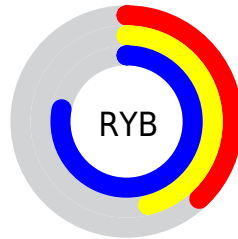

# Details

The CIELab color **52.71, 11.77, -42.02** is a dark color, and the websafe version is hex **666699**. A complement of this color would be **71.12, -0.24, 41.75**, and the grayscale version is **51.79, 0.00, -0.01**.

A 20% lighter version of the original color is **72.66, 11.86, -42.04**, and **32.83, 11.81, -42.06** is the 20% darker color. If you saturate the color by 10%, you get **47.56, 16.64, -50.28**, and if you desaturate by 10%, it is **57.97, 7.97, -33.67**.

# Distribution

Red (38%)

Green (48%)

Blue (78%)

Red (38%)

Yellow (46%)

Blue (78%)

Cyan (51%)