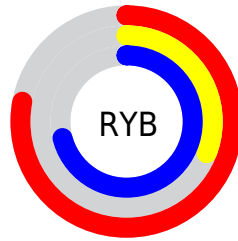

- Red (78%)
- Yellow (31%)
- Blue (71%)