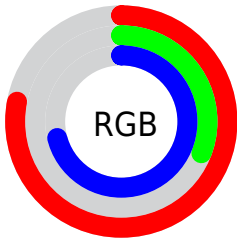

Distribution

- Red (78%)
- Green (31%)
- Blue (71%)