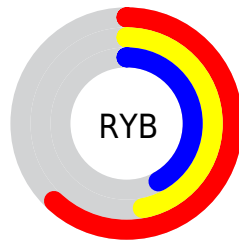

# Details

The CIELab color  $52.92, 14.38, 11.08$  is a dark color, and the websafe version is hex  $996666$ . A complement of this color would be  $58.79, -11.43, -9.18$ , and the grayscale version is  $53.59, 0.00, -0.01$ .

A 20% lighter version of the original color is  $72.81, 14.25, 11.14$ , and  $33.00, 13.96, 10.94$  is the 20% darker color. If you saturate the color by 10%, you get  $49.36, 19.69, 15.35$ , and if you desaturate by 10%, it is  $56.62, 9.40, 7.20$ .

# Distribution

Red (62%)

Green (46%)

Blue (42%)

Red (62%)

Yellow (47%)

Blue (42%)

Cyan (0%)