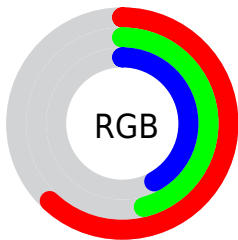

Distribution

Red (62%)

Green (46%)

Blue (42%)