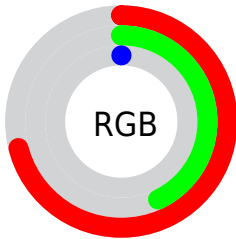

Distribution

Red (71%)

Green (43%)

Blue (0%)