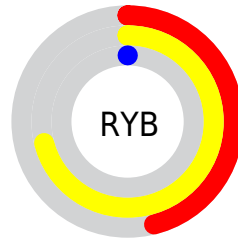

Details

The CIELab color **52.92, 21.70, 60.15** is a dark color, and the websafe version is hex **996600**. A complement of this color would be **33.65, 26.60, -63.00**, and the grayscale version is **50.11, 0.00, -0.01**.

A 20% lighter version of the original color is **72.96, 21.51, 60.10**, and **33.10, 22.42, 43.48** is the 20% darker color. If you saturate the color by 10%, you get **52.92, 21.70, 60.15**, and if you desaturate by 10%, it is **54.67, 18.02, 57.68**.

Distribution

Red (71%)

Green (43%)

Blue (0%)

Red (46%)

Yellow (71%)

Blue (0%)

Cyan (0%)