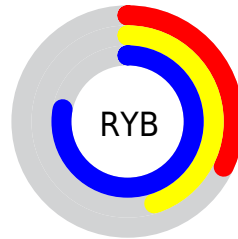

A 20% lighter version of the original color is **72.92, 6.40, -41.70**, and **32.93, 6.92, -42.55** is the 20% darker color. If you saturate the color by 10%, you get **48.70, 10.36, -49.07**, and if you desaturate by 10%, it is **57.53, 3.57, -34.99**.

# Distribution

Red (32%)

Green (50%)

Blue (78%)

Red (32%)

Yellow (45%)

Blue (78%)

Cyan (59%)