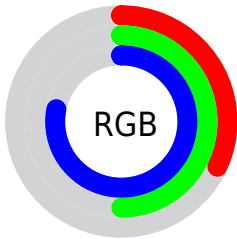

Distribution

Red (32%)

Green (50%)

Blue (78%)