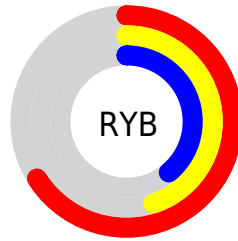

- Red (66%)
- Yellow (45%)
- Blue (39%)