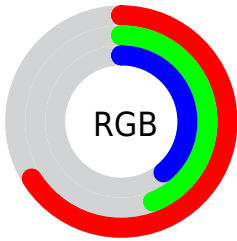

Distribution

- Red (66%)
- Green (44%)
- Blue (39%)