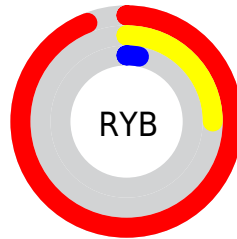

Details

The CIELab color **53.04, 68.29, 63.69** is a dark color, and the websafe version is hex **FF3300**. The color can be described as dark saturated red. A complement of this color would be **72.83, -24.18, -34.01**, and the grayscale version is **44.02, 0.00, -0.01**.

A 20% lighter version of the original color is **64.88, 50.38, 52.82**, and **35.98, 60.15, 50.35** is the 20% darker color. If you saturate the color by 10%, you get **52.49, 69.73, 65.10**, and if you desaturate by 10%, it is **55.37, 62.36, 57.91**.

Distribution

Red (94%)

Green (21%)

Blue (3%)

Red (94%)

Yellow (25%)

Blue (3%)

Cyan (0%)