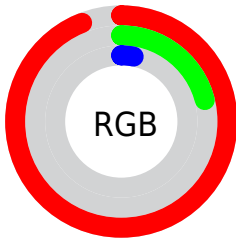

Distribution

Red (94%)

Green (21%)

Blue (3%)