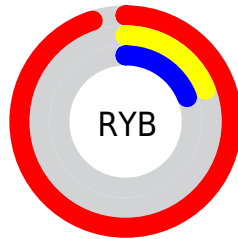

- Red (95%)
- Yellow (19%)
- Blue (19%)