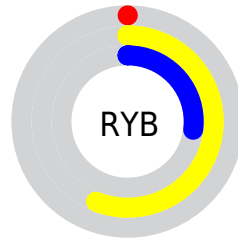

Details

The CIELab color $53.06, -42.41, 56.05$ is a dark color, and the websafe version is hex 669900 . A complement of this color would be $21.01, 54.08, -60.62$, and the grayscale version is $45.05, 0.00, -0.01$.

Distribution

Red (29%)

Green (56%)

Blue (0%)

Red (0%)

Yellow (56%)

Blue (27%)

Cyan (48%)