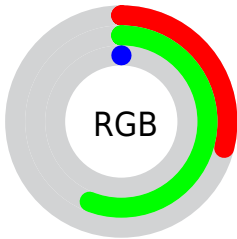

Distribution

Red (29%)

Green (56%)

Blue (0%)