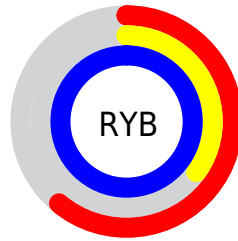

- Red (61%)
- Yellow (35%)
- Blue (100%)