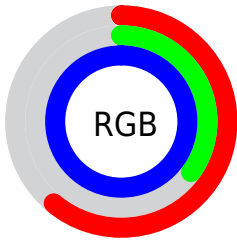

Distribution

- Red (61%)
- Green (35%)
- Blue (100%)