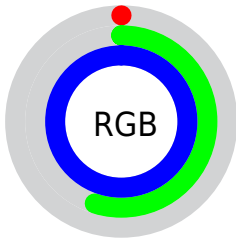

Distribution

- Red (0%)
- Green (55%)
- Blue (100%)