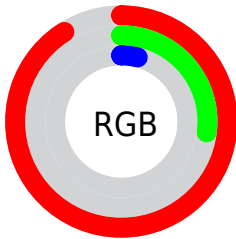

Distribution

Red (91%)

Green (27%)

Blue (4%)