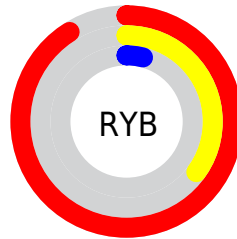

Details

The CIELab color **53.11, 60.77, 61.94** is a dark color, and the websafe version is hex **CC3300**. The color can be described as dark washed red. A complement of this color would be **66.60, -16.76, -38.81**, and the grayscale version is **46.69, 0.00, -0.01**.

A 20% lighter version of the original color is **66.77, 45.73, 53.36**, and **34.20, 58.09, 48.45** is the 20% darker color. If you saturate the color by 10%, you get **52.07, 63.48, 63.91**, and if you desaturate by 10%, it is **55.71, 54.36, 56.29**.

Distribution

Red (91%)

Green (27%)

Blue (4%)

Red (91%)

Yellow (35%)

Blue (4%)

Cyan (0%)