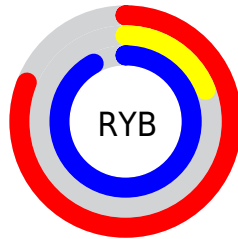

- Red (81%)
- Yellow (19%)
- Blue (92%)