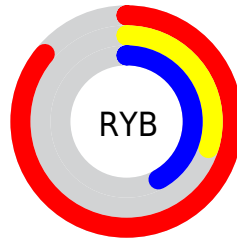

A 20% lighter version of the original color is **69.61, 49.10, 8.38**, and **33.15, 57.75, 13.99** is the 20% darker color. If you saturate the color by 10%, you get **50.00, 64.51, 19.99**, and if you desaturate by 10%, it is **57.28, 49.75, 9.44**.

# Distribution

Red (86%)

Green (30%)

Blue (42%)

Red (86%)

Yellow (30%)

Blue (42%)

Cyan (0%)