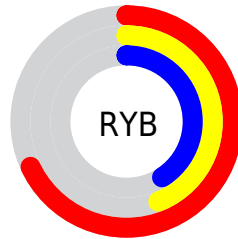

## Conversions Part 2

Format	Color
<a href="#">RYB</a>	<a href="#">173, 112, 105</a>
Decimal	<a href="#">11366249</a>
CIELab	<a href="#">53.25, 23.87, 13.57</a>
CIElCh	<a href="#">53, 27.458, 29.618</a>
Yxy	<a href="#">21.2758, 0.4051, 0.3384</a>
Android (android.graphics.Color)	<a href="#">4289556329</a> ( <a href="#">0xFFAD6F69</a> )
YUV	<a href="#">128.8540, -11.7600, 38.7160</a>
Hunter-Lab	<a href="#">46.1257, 17.8519, 11.5535</a>

# Details

The CIELab color **53.25, 23.87, 13.57** is a dark color, and the websafe version is hex **996666**, and the color name is **copper penny**. A complement of this color would be **64.69, -18.36, -9.41**, and the grayscale version is **53.96, 0.00, -0.01**.

A 20% lighter version of the original color is **73.17, 23.90, 13.55**, and **33.14, 23.90, 13.37** is the 20% darker color. If you saturate the color by 10%, you get **49.27, 30.70, 18.30**, and if you desaturate by 10%, it is **57.48, 17.25, 9.47**.

# Distribution

Red (68%)

Green (44%)

Blue (41%)

Red (68%)

Yellow (44%)

Blue (41%)

Cyan (0%)