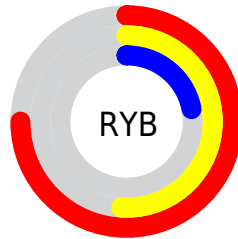

- Red (75%)
- Yellow (51%)
- Blue (22%)