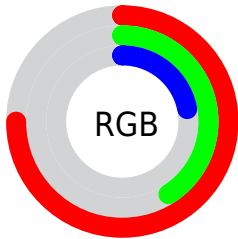

Distribution

- Red (75%)
- Green (41%)
- Blue (22%)