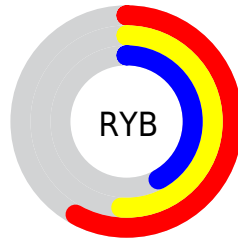

## Conversions Part 2

Format	Color
<a href="#">RYB</a>	<a href="#">148, 131, 107</a>
Decimal	<a href="#">9730667</a>
CIELab	<a href="#">53.25, 7.69, 11.99</a>
CIELCh	<a href="#">53, 14.244, 57.325</a>
Yxy	<a href="#">21.2758, 0.3640, 0.3548</a>
Android (android.graphics.Color)	<a href="#">4287920747 (0xFF947A6B)</a>
YUV	<a href="#">128.0640, -10.3846, 17.4839</a>
Hunter-Lab	<a href="#">46.1257, 3.7419, 10.6109</a>

# Details

The CIELab color **53.25, 7.69, 11.99** is a dark color, and the websafe version is hex **996666**. A complement of this color would be **54.07, -5.63, -11.09**, and the grayscale version is **53.64, 0.00, -0.01**.

A 20% lighter version of the original color is **73.18, 7.99, 12.09**, and **33.21, 8.19, 11.72** is the 20% darker color. If you saturate the color by 10%, you get **50.45, 11.05, 16.74**, and if you desaturate by 10%, it is **56.12, 4.64, 7.48**.

# Distribution

- Red (58%)
- Green (48%)
- Blue (42%)

- Red (58%)
- Yellow (51%)
- Blue (42%)

- Cyan (0%)
- Magenta (18%)
- Yellow (28%)
- Black (42%)

- Cyan (42%)
- Magenta (52%)
- Yellow (58%)