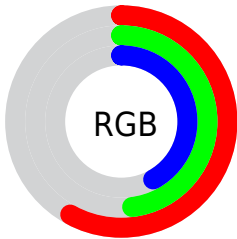

Distribution

- Red (58%)
- Green (48%)
- Blue (42%)