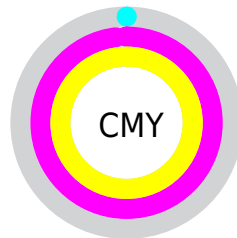

Details

The CIELab color **53.39, 79.74, 65.79** is a dark color, and the websafe version is hex **FF0000**. The color can be described as dark saturated red. A complement of this color would be **91.11, -47.93, -14.15**, and the grayscale version is **34.35, 0.00, -0.00**.

A 20% lighter version of the original color is **61.95, 57.93, 50.75**, and **38.84, 63.45, 53.24** is the 20% darker color. If you saturate the color by 10%, you get **53.23, 80.10, 67.22**, and if you desaturate by 10%, it is **54.42, 77.30, 58.21**.

Distribution

Red (100%)

Green (2%)

Blue (2%)

Red (100%)

Yellow (2%)

Blue (2%)

Cyan (0%)

Magenta (98%)

Yellow (98%)

Black (0%)

Cyan (0%)

Magenta (98%)

Yellow (98%)

Brightness & Saturation Gradients

These gradients show how the CIE Lab color 133.39, 79.74, 65.79 changes by changing the brightness by 10 percent. The first figure shows a shift by +10% for each color and the second figure -10%.