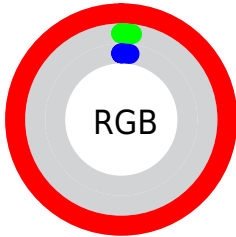

Distribution

Red (100%)

Green (2%)

Blue (2%)