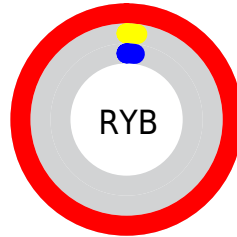

Details

The CIELab color **53.39, 79.74, 65.79** is a dark color, and the websafe version is hex **FF0000**. The color can be described as dark saturated red. A complement of this color would be **91.11, -47.93, -14.15**, and the grayscale version is **34.35, 0.00, -0.00**.

A 20% lighter version of the original color is **61.95, 57.93, 50.75**, and **38.84, 63.45, 53.24** is the 20% darker color. If you saturate the color by 10%, you get **53.23, 80.10, 67.22**, and if you desaturate by 10%, it is **54.42, 77.30, 58.21**.

Distribution

Red (100%)

Green (2%)

Blue (2%)

Red (100%)

Yellow (2%)

Blue (2%)

Cyan (0%)