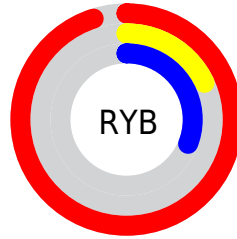

- Red (95%)
- Yellow (18%)
- Blue (31%)