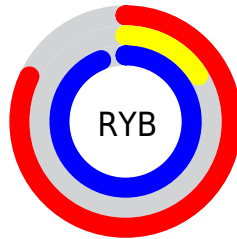

- Red (82%)
- Yellow (16%)
- Blue (94%)