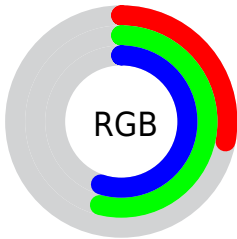

Distribution

Red (28%)

Green (54%)

Blue (55%)