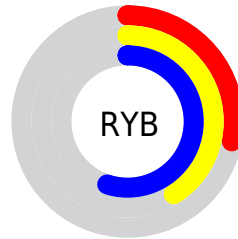

## Conversions Part 2

<b>Format</b>	<b>Color</b>
<b>R<sub>YB</sub></b>	72, 105, 140
Decimal	4754060
CIE <sub>Lab</sub>	53.44, -20.40, -7.59
CIE <sub>LCh</sub>	53, 21.766, 200.408
Yxy	21.4514, 0.2498, 0.3248
Android (android.graphics.Color)	4282944140 (0xFF488A8C)
YUV	118.4940, 10.6025, -40.7752
Hunter-Lab	46.3156, -17.4705, -3.5336

# Details

The CIELab color  $53.44, -20.40, -7.59$  is a dark color, and the websafe version is hex  $669999$ . A complement of this color would be  $39.49, 27.61, 13.74$ , and the grayscale version is  $49.81, 0.00, -0.01$ .

A 20% lighter version of the original color is  $73.54, -20.59, -7.17$ , and  $33.53, -20.54, -7.44$  is the 20% darker color. If you saturate the color by 10%, you get  $52.79, -23.28, -8.61$ , and if you desaturate by 10%, it is  $54.21, -16.97, -6.38$ .

# Distribution

Red (28%)

Green (54%)

Blue (55%)

Red (28%)

Yellow (41%)

Blue (55%)

Cyan (49%)