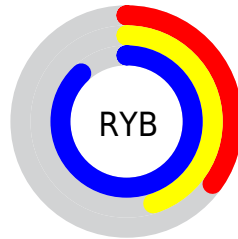

- Red (35%)
- Yellow (45%)
- Blue (88%)