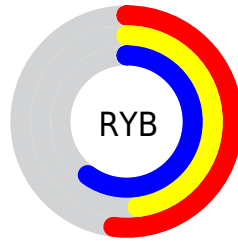

- Red (52%)
- Yellow (48%)
- Blue (60%)