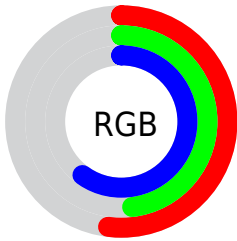

Distribution

- Red (52%)
- Green (48%)
- Blue (60%)