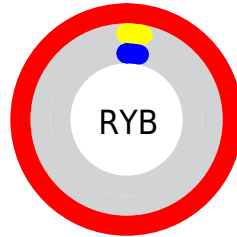

- Red (100%)
- Yellow (3%)
- Blue (3%)