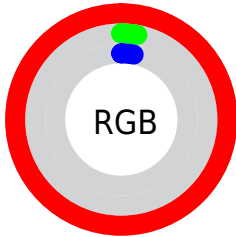

Distribution

- Red (100%)
- Green (3%)
- Blue (3%)