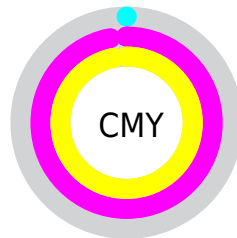

A 20% lighter version of the original color is **61.96, 57.97, 50.26**, and **38.84, 63.45, 53.24** is the 20% darker color. If you saturate the color by 10%, you get **53.23, 80.11, 67.22**, and if you desaturate by 10%, it is **54.54, 77.01, 57.45**.

Distribution

- Red (100%)
- Green (3%)
- Blue (3%)

- Red (100%)
- Yellow (3%)
- Blue (3%)

- Cyan (0%)
- Magenta (97%)
- Yellow (97%)
- Black (0%)

- Cyan (0%)
- Magenta (97%)
- Yellow (97%)

Brightness & Saturation Gradients

These gradients show how the CIE Lab color 133.44, 79.62, 65.34 changes by changing the brightness by 10 percent. The first figure shows a shift by +10% for each color and the second figure -10%.

Similar to the brightness gradients but the following saturation gradients show a change of the CIE Lab color 133.44, 79.62, 65.34 by changing the saturation by 10% instead.

133.44, 79.62,
65.34

133.44, 79.62,
65.34

98.79, -8.77,
26.94

99.87, -0.90, 2.47

98.36, -12.00,
39.13

100.00, 0.01,
-0.01

98.00, -14.75,
51.06

97.71, -17.00,
62.46