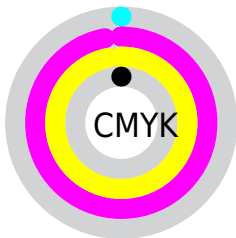

Details

The CIELab color **53.44, 79.62, 65.34** is a dark color, and the websafe version is hex **FF0000**. The color can be described as dark saturated red. A complement of this color would be **91.12, -47.90, -14.12**, and the grayscale version is **34.93, 0.00, -0.00**.

A 20% lighter version of the original color is **61.96, 57.97, 50.26**, and **38.84, 63.45, 53.24** is the 20% darker color. If you saturate the color by 10%, you get **53.23, 80.11, 67.22**, and if you desaturate by 10%, it is **54.54, 77.01, 57.45**.

Distribution

- Red (100%)
- Green (3%)
- Blue (3%)

- Red (100%)
- Yellow (3%)
- Blue (3%)

- Cyan (0%)
- Magenta (97%)
- Yellow (97%)
- Black (0%)

- Cyan (0%)
- Magenta (97%)
- Yellow (97%)

Brightness & Saturation Gradients