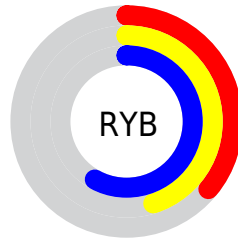

- Red (36%)
- Yellow (45%)
- Blue (58%)