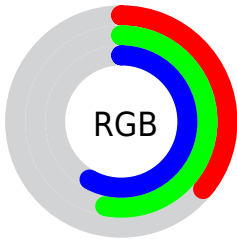

Distribution

- Red (36%)
- Green (53%)
- Blue (58%)